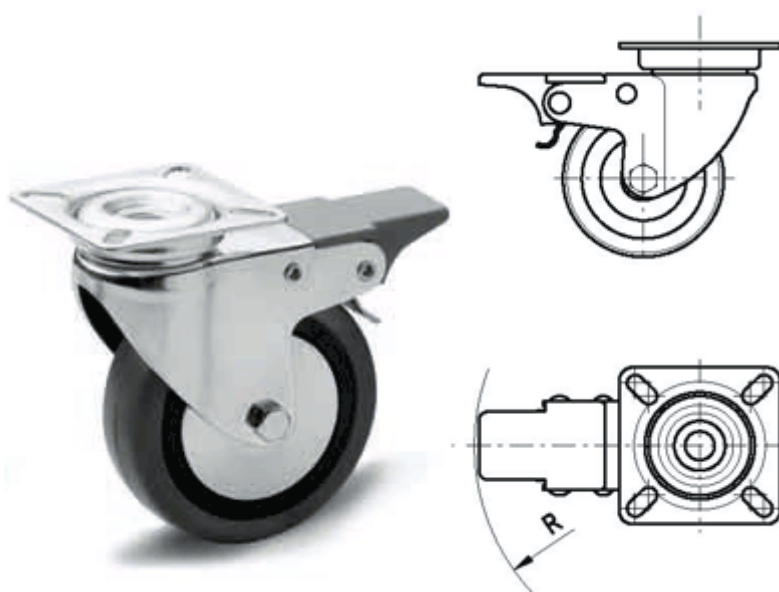

Article number: 2314452056

Description: E+G rubber wheel 452056
RE.C7-060-SBF Turning plate with brake

Measures

B	= 60	Dynamic load (N)	= 500	R	= 84
b1	= 38	g	= 400	s	= 6
b2	= 48	H	= 83	Type	= RE.C7-060-SBF
b3	= 21	L	= 60		
Code	= 452056	l1	= 38		
D	= 60	l2	= 48		
d	=	l3	= 24		
d1	=	p	=		